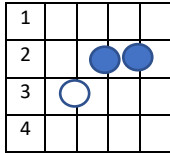

Lokah Samastah

by ELOMAH – Heartsongs

traditional sanskrit blessing

Tuning: E A D G B E, Capo: 4th fret

Ukulele TAP

Em und G

Cmaj7

Guitar and Harmonium