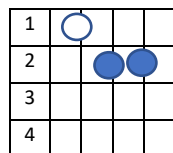

Lokah Samastah

by ELOMAH – Heartsongs

traditional sanskrit blessing

Tuning: E A D G B E, Capo: 4th fret

Ukulele TAP

Em und G

Cmaj7

Guitar and Harmonium